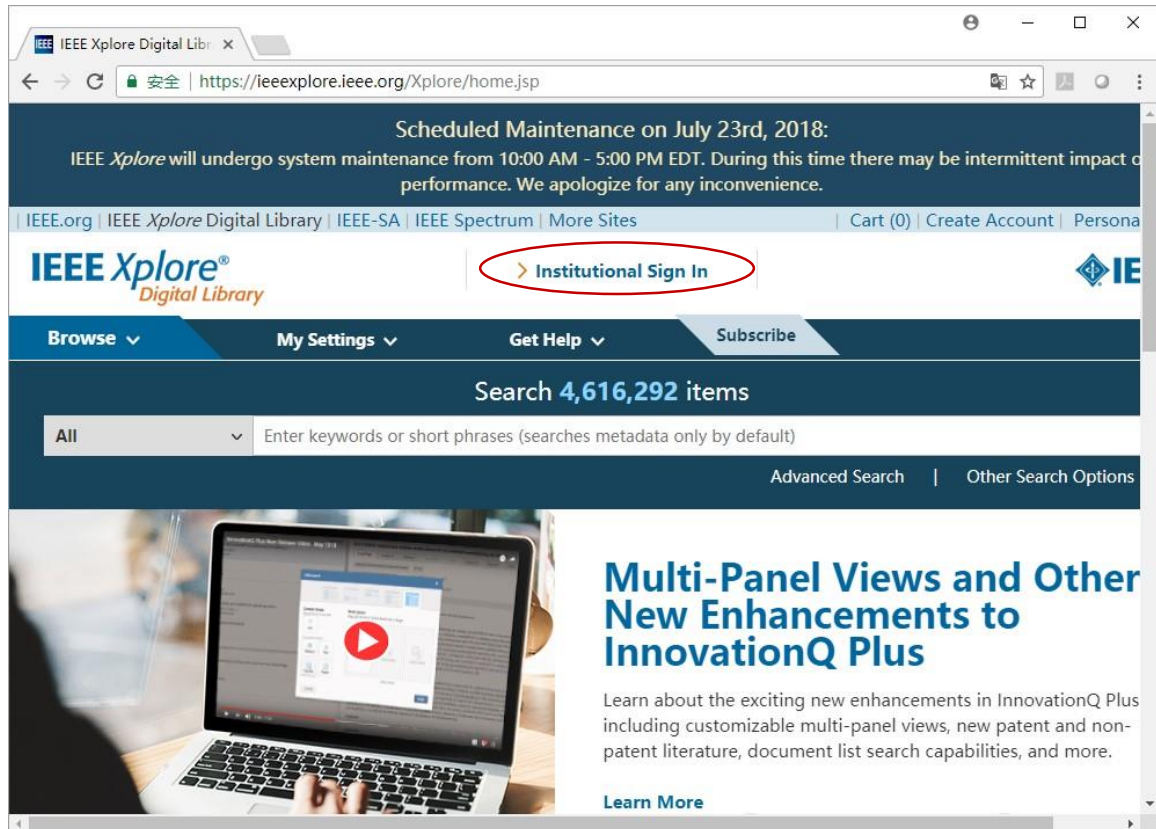

## CARS1 用户资源访问流程 (IEEE/IET Electronic Library(IEL)版)

2020 年 2 月 2 日

- 1、使用非校园 IP 地址 (如非华理 IP 地址) 打开浏览器, 输入  
<https://ieeexplore.ieee.org/>

- 2、选“[Institutional Sign In](#)”、“[Shibboleth](#)”、输入学校英文名称, 选择 East China University of Science And Technology

INSTITUTIONAL SUBSCRIBERS: Are you having difficulty accessing IEEE Xplore when working remotely? [Try These Tips](#)

IEEE.org | IEEE Xplore | IEEE-SA | IEEE Spectrum | More Sites

SUBSCRIBE Cart Create Account Personal Sign In